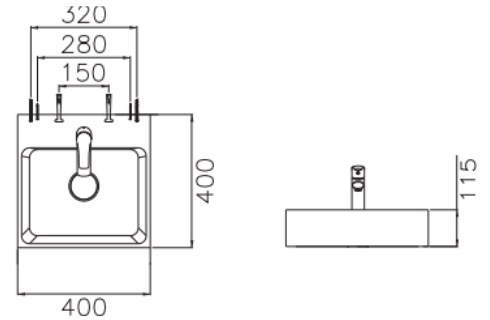

ENDURANCE + QUALITY + RELIABILITY

A Stylish wash basin is an essential element in any bathroom. Verotti's comprehensive range of "thin rim" basins set the standard for individualization, empowering architects, interior designers and individuals to realize their creative vision and express their personality. Available in a wide variety of materials, geometrical shapes, textures and colours, Verotti basins combine aesthetics with comfort allowing for design flexibility and a genuine opportunity to make a statement in your bathroom.