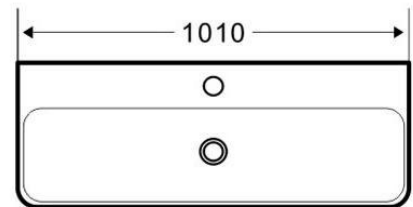

SPECIFICATION

LUCI

Model: **LUCI WALL BASIN 1010 x 470 x 135**

Code: LV.110

 Gloss White

Features: Ceramic
One Tap Hole
32/40mm No Overflow (Not Included)

LAVABO UNDERCOUNTER LAVABO UNDERCOUNTER LAVABO UNDERCOUNTER
LAVABO UNDERCOUNTER LAVABO UNDERCOUNTER LAVABO UNDERCOUNTER
LAVABO UNDERCOUNTER LAVABO UNDERCOUNTER LAVABO UNDERCOUNTER
LAVABO UNDERCOUNTER LAVABO UNDERCOUNTER LAVABO UNDERCOUNTER

ENDURANCE + QUALITY + RELIABILITY

A Stylish wash basin is an essential element in any bathroom. Verotti's comprehensive range of "thin rim" basins set the standard for individualization, empowering architects, interior designers and individuals to realize their creative vision and express their personality. Available in a wide variety of materials, geometrical shapes, textures and colours, Verotti basins combine aesthetics with comfort allowing for design flexibility and a genuine opportunity to make a statement in your bathroom.