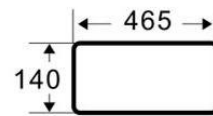

SPECIFICATION

LUCI

Model: **LUCI WALL BASIN 1010 x 470 x 135**

Code: LV.110

 Gloss White

Features: Ceramic
One Tap Hole
32/40mm No Overflow (Not Included)

LAVABO UNDERCOUNTER LAVABO UNDERCOUNTER LAVABO UNDERCOUNTER
LAVABO UNDERCOUNTER LAVABO UNDERCOUNTER LAVABO UNDERCOUNTER
LAVABO UNDERCOUNTER LAVABO UNDERCOUNTER LAVABO UNDERCOUNTER
LAVABO UNDERCOUNTER LAVABO UNDERCOUNTER LAVABO UNDERCOUNTER