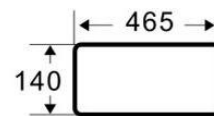

SPECIFICATION

LUCI

Model: **LUCI WALL BASIN 1010 x 470 x 135**

Code: LV.110NTH

 Gloss White

Features: Ceramic
No Tap Hole
32/40mm No Overflow (Not Included)

LAVABO UNDERCOUNTER LAVABO UNDERCOUNTER LAVABO UNDERCOUNTER
LAVABO UNDERCOUNTER LAVABO UNDERCOUNTER LAVABO UNDERCOUNTER
LAVABO UNDERCOUNTER LAVABO UNDERCOUNTER LAVABO UNDERCOUNTER
LAVABO UNDERCOUNTER LAVABO UNDERCOUNTER LAVABO UNDERCOUNTER