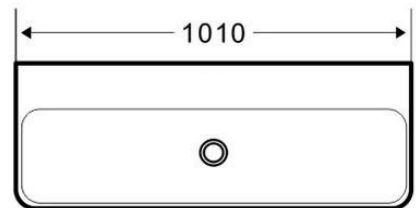

SPECIFICATION

LUCI

Model: **LUCI WALL BASIN 1010 x 470 x 135**

Code: LV.110NTH

 Gloss White

Features: Ceramic
No Tap Hole
32/40mm No Overflow (Not Included)

LAVABO UNDERCOUNTER LAVABO UNDERCOUNTER LAVABO UNDERCOUNTER
LAVABO UNDERCOUNTER LAVABO UNDERCOUNTER LAVABO UNDERCOUNTER
LAVABO UNDERCOUNTER LAVABO UNDERCOUNTER LAVABO UNDERCOUNTER
LAVABO UNDERCOUNTER LAVABO UNDERCOUNTER LAVABO UNDERCOUNTER

ENDURANCE + QUALITY + RELIABILITY

A Stylish wash basin is an essential element in any bathroom. Verotti's comprehensive range of "thin rim" basins set the standard for individualization, empowering architects, interior designers and individuals to realize their creative vision and express their personality. Available in a wide variety of materials, geometrical shapes, textures and colours, Verotti basins combine aesthetics with comfort allowing for design flexibility and a genuine opportunity to make a statement in your bathroom.

Optional Extra: Plug & Waste + Bottle Trap

verotti
Bathroom Culture

Information provided represents the actual product available at the time of design. The design and specification are subject to change without notice. Dimensions are approximate.