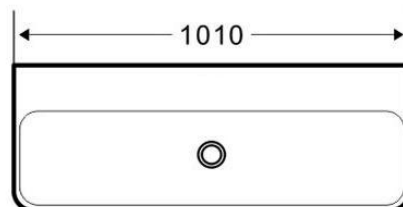

## LUCI

Model: **LUCI WALL BASIN 1010 x 470 x 135**

Code: LV.110NTH

 Gloss White

Features: Ceramic  
No Tap Hole  
32/40mm No Overflow ( Not Included )

 10 Year  
Warranty

LAVABO UNDERCOUNTER LAVABO UNDERCOUNTER LAVABO UNDERCOUNTER  
LAVABO UNDERCOUNTER LAVABO UNDERCOUNTER LAVABO UNDERCOUNTER  
LAVABO UNDERCOUNTER LAVABO UNDERCOUNTER LAVABO UNDERCOUNTER  
LAVABO UNDERCOUNTER LAVABO UNDERCOUNTER LAVABO UNDERCOUNTER

### ENDURANCE + QUALITY + RELIABILITY

A Stylish wash basin is an essential element in any bathroom. Verotti's comprehensive range of "thin rim" basins set the standard for individualization, empowering architects, interior designers and individuals to realize their creative vision and express their personality. Available in a wide variety of materials, geometrical shapes, textures and colours, Verotti basins combine aesthetics with comfort allowing for design flexibility and a genuine opportunity to make a statement in your bathroom.