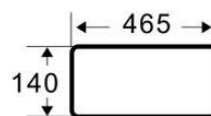

## LUCI

Model: **LUCI WALL BASIN 1010 x 470 x 135**

Code: LV.110NTH

 Gloss White

Features: Ceramic  
No Tap Hole  
32/40mm No Overflow ( Not Included )

 10 Year  
Warranty

LAVABO UNDERCOUNTER LAVABO UNDERCOUNTER LAVABO UNDERCOUNTER  
LAVABO UNDERCOUNTER LAVABO UNDERCOUNTER LAVABO UNDERCOUNTER  
LAVABO UNDERCOUNTER LAVABO UNDERCOUNTER LAVABO UNDERCOUNTER  
LAVABO UNDERCOUNTER LAVABO UNDERCOUNTER LAVABO UNDERCOUNTER