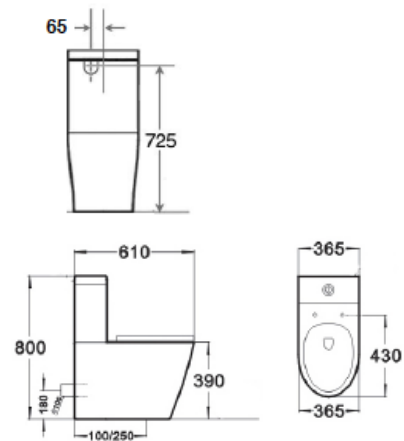

Gun Metal

LV.FBBB

Brushed Brass

Model: **LUCI BTW SUITE SLIM SEAT**

Code: LV100.SS

Dimensions:

Width: 365mm

Depth: 610mm

Height: 830mm

Pan Height: 405mm

Features:

Pan: Rimless

Water Entry: Universal Rear or Bottom Entry (L or R)

WELS Rating: 4 Star (4.5/3L)

Waste Outlet: P Trap 180mm

S Trap 70mm-180mm (Includes L - Bend)

Toilet Seat: Soft-Close TakeOff® Seat

Flush Button: Chrome

Optional Extra: LV.SB S Bend / S Trap 180 - 240mm

FRONT VIEW

verotti
Bathroom Culture

Information provided represents the actual product available at the time 01/01/2022.
The design and specification are subject to change without notice.
Dimensions are approximate.