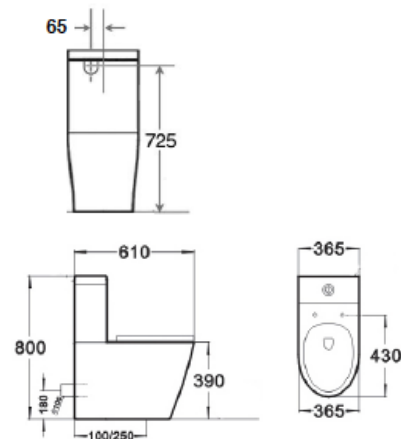

OPTIONAL EXTRA "I COLOUR" PERSONALISATION FLUSH BUTTON

LV.FBWH LV.FBBN LV.FBMB LV.FBGM LV.FBBB
 White Brushed Nickel Matte Black Gun Metal Brushed Brass

Model: **LUCI BTW SUITE**

Code: LV100

Dimensions:

Width: 365mm
 Depth: 610mm
 Height: 830mm
 Pan Height: 405mm

Features:

Pan: Rimless
 Water Entry: Universal Rear or Bottom Entry (L or R)
 WELS Rating: 4 Star (4.5/3L)
 Waste Outlet: P Trap 180mm
 S Trap 70mm-180mm (Includes L - Bend)
 Toilet Seat: Soft-Close TakeOff® Seat
 Flush Button: Chrome
 Optional Extra: LV.SB S Bend / S Trap 180 - 240mm

FRONT VIEW

Information provided represents the actual product available at the time 01/01/2022. The design and specification are subject to change without notice. Dimensions are approximate.