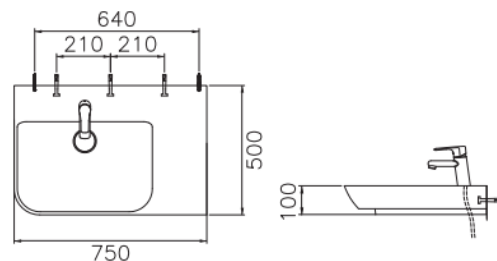

ENDURANCE + QUALITY + RELIABILITY

A Stylish wash basin is an essential element in any bathroom. Verotti's comprehensive range of "thin rim" basins set the standard for individualization, empowering architects, interior designers and individuals to realize their creative vision and express their personality. Available in a wide variety of materials, geometrical shapes, textures and colours, Verotti basins combine aesthetics with comfort allowing for design flexibility and a genuine opportunity to make a statement in your bathroom.