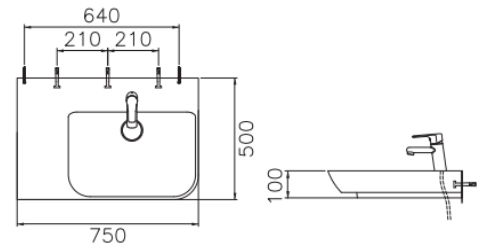

ENDURANCE + QUALITY + RELIABILITY

A Stylish wash basin is an essential element in any bathroom. Verotti's comprehensive range of "thin rim" basins set the standard for individualization, empowering architects, interior designers and individuals to realize their creative vision and express their personality. Available in a wide variety of materials, geometrical shapes, textures and colours, Verotti basins combine aesthetics with comfort allowing for design flexibility and a genuine opportunity to make a statement in your bathroom.