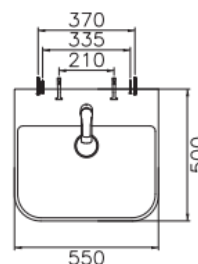

Model: **JASMINE WALL BASIN 550x500MM**

Code: JS.55

Gloss White

Features: Ceramic
One Tap Hole

Note: Includes Ceramic Pop Up Plug & Waste

Basin has a deep seated waste
requires bench cut out of 120mm
diameter when been used as bench
mounted

LAVABO UNDERCOUNTER LAVABO UNDERCOUNTER LAVABO UNDERCOUNTER
LAVABO UNDERCOUNTER LAVABO UNDERCOUNTER LAVABO UNDERCOUNTER
LAVABO UNDERCOUNTER LAVABO UNDERCOUNTER LAVABO UNDERCOUNTER
LAVABO UNDERCOUNTER LAVABO UNDERCOUNTER LAVABO UNDERCOUNTER

ENDURANCE + QUALITY + RELIABILITY

A Stylish wash basin is an essential element in any bathroom. Verotti's comprehensive range of "thin rim" basins set the standard for individualization, empowering architects, interior designers and individuals to realize their creative vision and express their personality. Available in a wide variety of materials, geometrical shapes, textures and colours, Verotti basins combine aesthetics with comfort allowing for design flexibility and a genuine opportunity to make a statement in your bathroom.