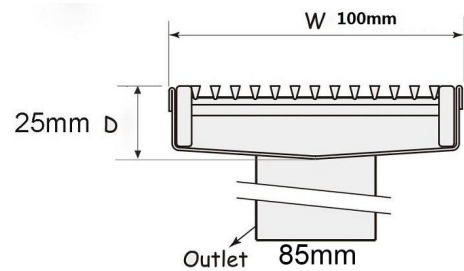

SPECIFICATION

INOX TILE INSERT

304 STAINLESS 304 STAINLESS 304 STAINLESS
304 STAINLESS 304 STAINLESS 304 STAINLESS
304 STAINLESS 304 STAINLESS 304 STAINLESS

ENDURANCE + QUALITY + RELIABILITY

The wire drain grate design has been used in many prestigious and high-end houses. It is very robust and highly recommended for use in very harsh conditions such as public amenities or driveways subject to disbursement of large volumes of water

Model: **INOX CUSTOM TILE INSERT GRATE**

Code: ING.100TISS

Features: 304 Stainless Steel
Durable, Quality Finish
Contemporary
Custom Made to size

304
Stainless

verotti
Bathroom Culture

Information provided represents the actual product available at the time 01/01/2021.
The design and specification are subject to change without notice.
Dimensions are approximate.