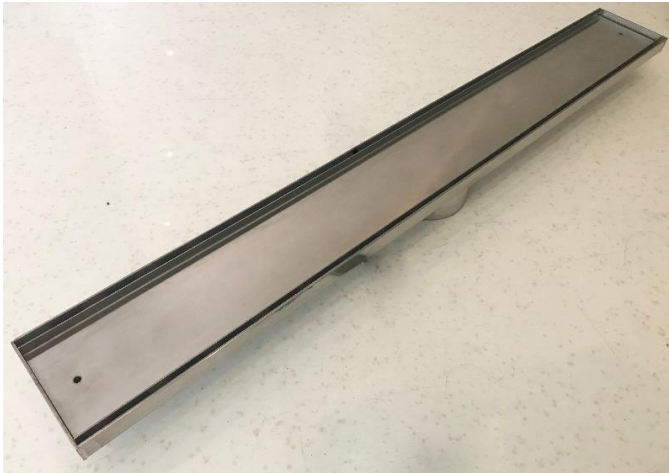

SPECIFICATION

INOX TILE INSERT

304 STAINLESS 304 STAINLESS 304 STAINLESS
304 STAINLESS 304 STAINLESS 304 STAINLESS
304 STAINLESS 304 STAINLESS 304 STAINLESS

ENDURANCE + QUALITY + RELIABILITY

The wire drain grate design has been used in many prestigious and high-end houses. It is very robust and highly recommended for use in very harsh conditions such as public amenities or driveways subject to disbursement of large volumes of water

Model: **INOX CUSTOM TILE INSERT GRATE**

Code: ING.100TISS

Features: 304 Stainless Steel
Durable, Quality Finish
Contemporary
Custom Made to size

304
Stainless

verotti
Bathroom Culture

Information provided represents the actual product available at the time 01/01/2021.
The design and specification are subject to change without notice.
Dimensions are approximate.