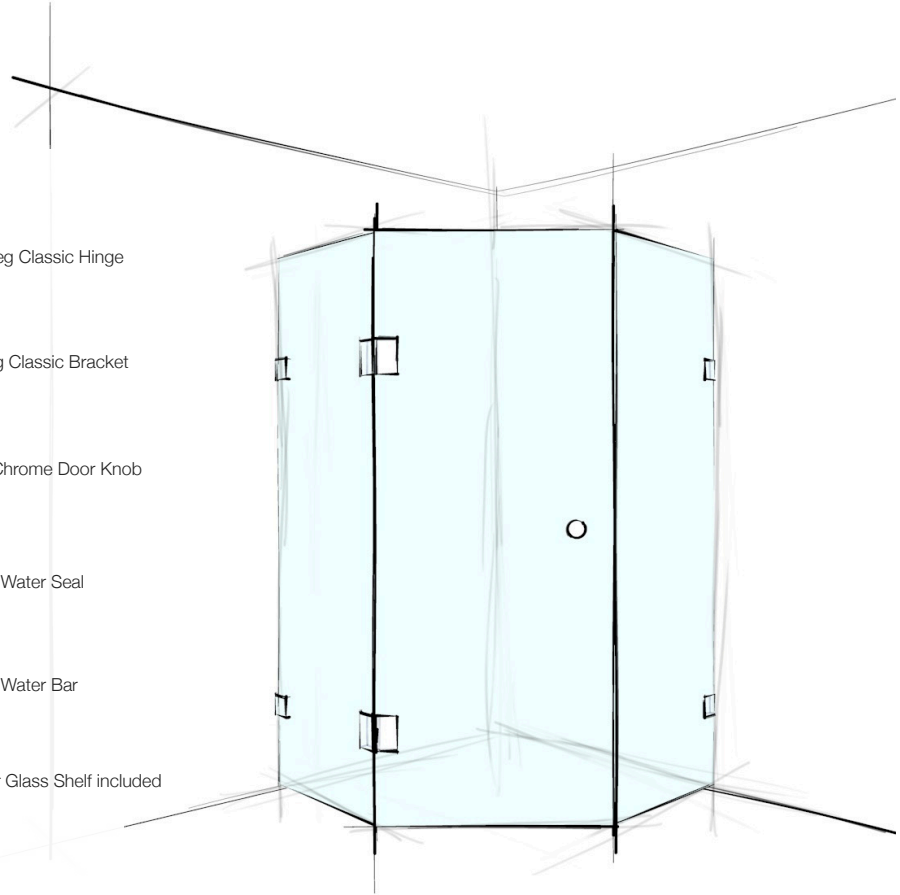

## CUSTOM FRAMELESS HEX CORNER SET-IN

**10MM**  
TOUGHENED  
SAFETY  
GLASS

**CUSTOM**  
MEASURED

**2m**  
Standard  
Height

**25**  
YEARS

Fittings  
Warranty\*

**7**  
YEARS

Workmanship  
Warranty\*

**LEAD**  
**TIME**

10-15 business days  
from date of check  
measure

135 Deg Classic Hinge

90 Deg Classic Bracket

WD2 Chrome Door Knob

WD15 Water Seal

WD10 Water Bar

Corner Glass Shelf included

#### Size

Up to 1000 x 1000

Up to 1200 x 1200