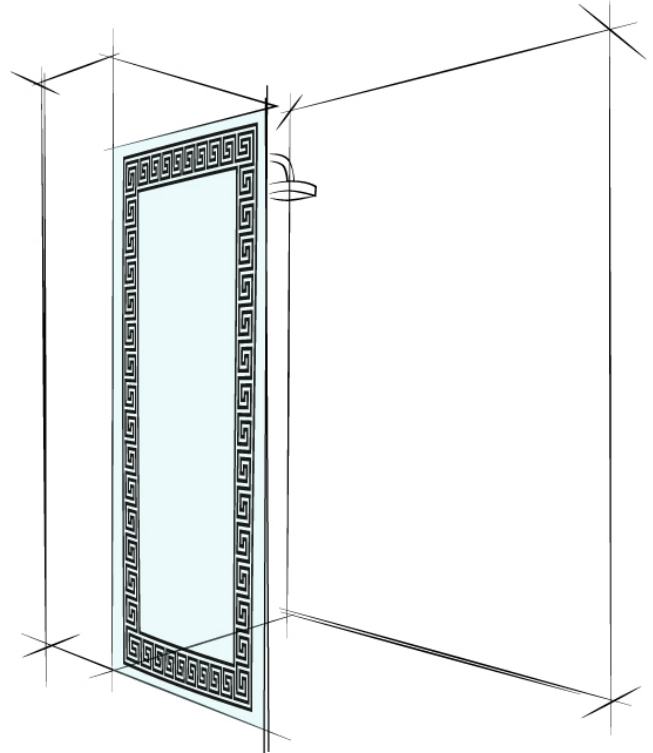

PALATINO GRECO GLASS

GRECO

FIXED PANEL

Up to 1200mm (w) x 2000mm (h)

10mm Toughened Safety Glass

Bracket or Channel Fix (please specify)

Code	Description
WAGFFBS12-GRECO	TruClear+
WAGFFBC12-GRECO	Clear
WGPP	Verotti Glass Protection

10MM
TOUGHENED
SAFETY
GLASS

CUSTOM
MEASURED

2m
Standard
Height

25
YEARS
Fittings
Warranty*

7
YEARS
Workmanship
Warranty*

LEAD TIME
10-15 business days
from date of check
measure