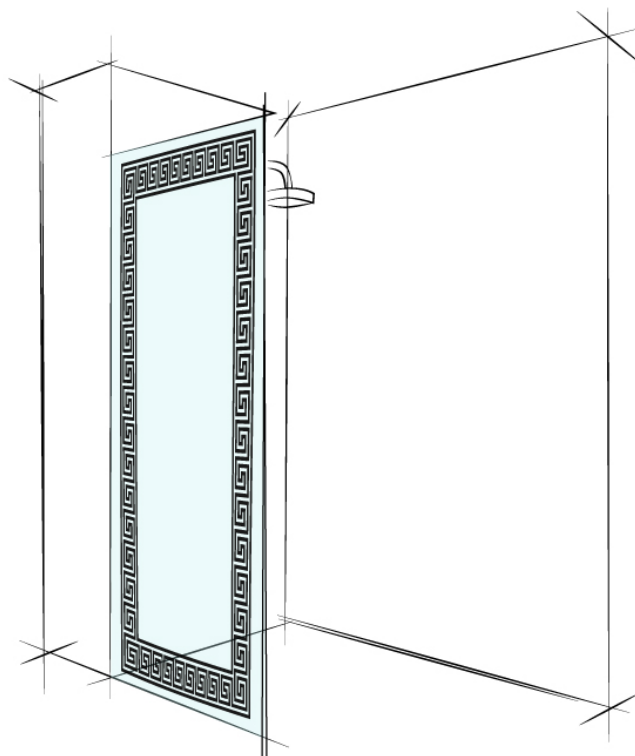

PALATINO GRECO GLASS

GRECO

FIXED PANEL

Up to 1200mm (w) x 2000mm (h)

10mm Toughened Safety Glass

Bracket or Channel Fix (please specify)

Code	Description
WAGFFBS12W-GRECO	White on <i>TruClear+</i>
WAGFFBS12B-GRECO	Black on <i>TruClear+</i>
WAGFFBC12W-GRECO	White on Clear
WAGFFBC12B-GRECO	Black on Clear
WGPP	Verotti Glass Protection

10MM
TOUGHENED
SAFETY
GLASS

CUSTOM
MEASURED

2m
Standard
Height

25
YEARS

Fittings
Warranty*

7
YEARS

Workmanship
Warranty*

LEAD
TIME