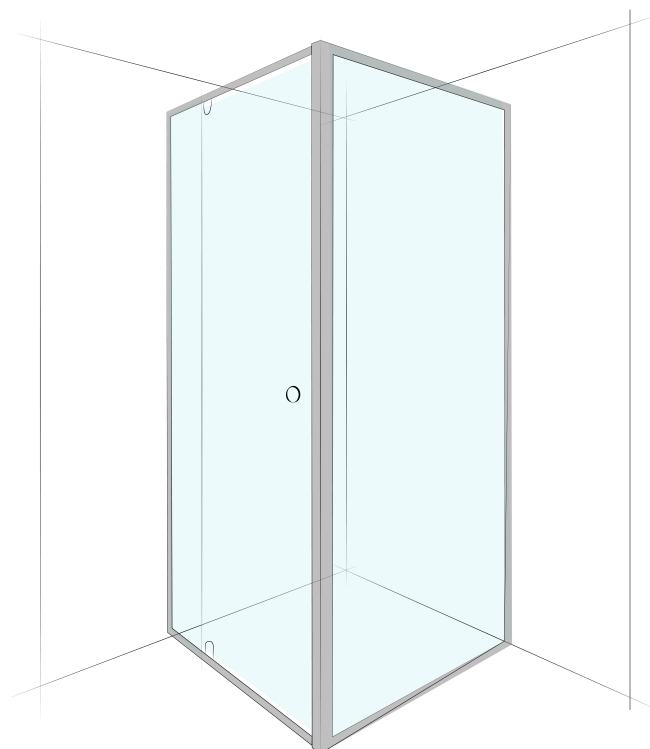

SPECIFICATIO

FOCUS BLACK **SEMI-FRAMED** CORNER SET-IN ADJUSTABLE

6MM
TOUGHENED
SAFETY
GLASS

CUSTOM
MEASURED

195CM
Standard
Height

7
YEARS

Workmanship
Warranty*

LEAD
TIME

10-15 business days
from date of check
measure

Matte Black Door Knob

Water Seal

Size

Up to 860-920 x 1000

Up to 920-980 x 1000

Up to 980-1040 x 1100

Up to 1040-1100 x 1100

Clear

FR3SFA92MB

FR3SFA98MB

FR3SFA104MB

FR3SFA110MB

Black
Aluminium

NOTE - This product is available in Matte Black only

Information provided represents the actual product available as at 01/01/2015.
The design and specification are subject to change without notice.
Dimensions are approximate