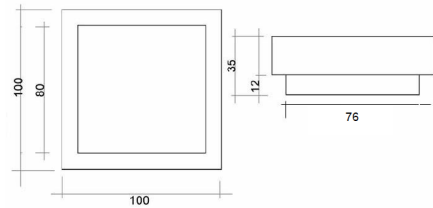

ENDURANCE + QUALITY + RELIABILITY

Gentle curves combines with flowing lines , Verotti's unique range of bathroom accessories add a touch of luxury to your bathroom.