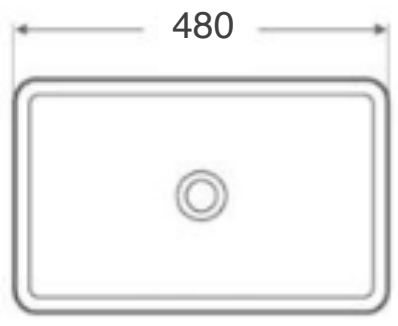

# EVOOQ

**Model:** EVOO BENCH BASIN  
**Code:** EV48B

**Dimensions**  
**Width:** 480mm  
**Depth:** 380mm  
**Height:** 130mm

**Features**  
**Ceramic:** Gloss white  
**Tap Holes:** 1  
**Waste Size:** 32/40mm

**Optional Extra:**

**PW.32**  
32/40mm Pop  
Plug & Waste - Chrome