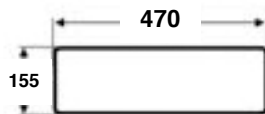

Information provided represents the actual product available as at 01/01/2015. The design and specification are subject to change without notice. Dimensions are approximate