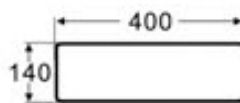

Information provided represents the actual product available as at 01/01/2015.
The design and specification are subject to change without notice.
Dimensions are approximate