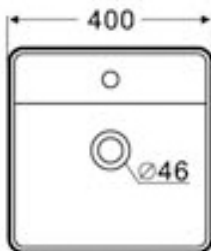

EVOOQ

Model: EVOQ WALL / BENCH BASIN
Code: EV40

Dimensions

Width: 400mm
Depth: 400mm
Height: 140mm

Features

Ceramic: Gloss white
Tap Holes: 1
Waste Size: 32/40mm Overflow

Optional Extra:

PW.32
32/40mm Pop
Plug & Waste - Chrome

BT32
40mm Bottle Trap Chrome
Inc - 32mm adaptor

BT32.SQR
40mm Bottle Trap Chrome
Inc - 32mm adaptor

Information provided represents the actual product available as at 01/01/2015.
The design and specification are subject to change without notice.
Dimensions are approximate