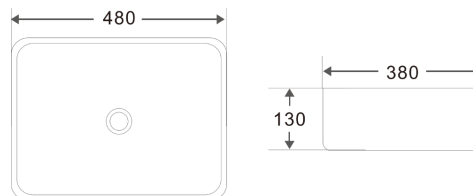

SPECIFICATION

EVOQ

Model: **EVOQ BASIN 480 x 380 x 130**

Code: EV.48B

Gloss White

Features: Ceramic
No Tap Hole
32/40mm No Overflow (Not Included)

LAVABO UNDERCOUNTER LAVABO UNDERCOUNTER LAVABO UNDERCOUNTER LAVABO UNDERCOUNTER LAVABO UNDERCOUNTER
LAVABO UNDERCOUNTER LAVABO UNDERCOUNTER LAVABO UNDERCOUNTER LAVABO UNDERCOUNTER LAVABO UNDERCOUNTER
LAVABO UNDERCOUNTER LAVABO UNDERCOUNTER LAVABO UNDERCOUNTER LAVABO UNDERCOUNTER LAVABO UNDERCOUNTER

ENDURANCE + QUALITY + RELIABILITY

A Stylish wash basin is an essential element in any bathroom. Verotti's comprehensive range of "thin rim" basins set the standard for individualization, empowering architects, interior designers and individuals to realize their creative vision and express their personality. Available in a wide variety of materials, geometrical shapes, textures and colours, Verotti basins combine aesthetics with comfort allowing for design flexibility and a genuine opportunity to make a statement in your bathroom.