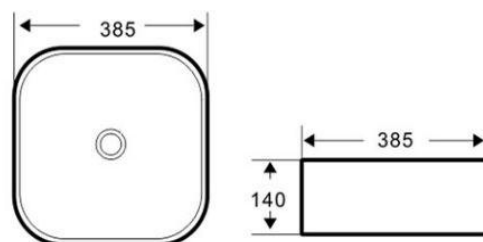

SPECIFICATION

ETERNITY

Model: **ETERNITY BENCH BASIN 385 x 140**

Code: ET.38Bxx

	Gloss White
	MB Matte Black
	MW Matte White
	IG Ice Grey
	AG Ash Grey
	MP Matte Pink
	LA Latte

Features: Ceramic
No Tap Hole
32/40mm No Overflow (Not Included)

LAVABO UNDERCOUNTER LAVABO UNDERCOUNTER LAVABO UNDERCOUNTER
LAVABO UNDERCOUNTER LAVABO UNDERCOUNTER LAVABO UNDERCOUNTER
LAVABO UNDERCOUNTER LAVABO UNDERCOUNTER LAVABO UNDERCOUNTER
LAVABO UNDERCOUNTER LAVABO UNDERCOUNTER LAVABO UNDERCOUNTER

ENDURANCE + QUALITY + RELIABILITY

A Stylish wash basin is an essential element in any bathroom. Verotti's comprehensive range of "thin rim" basins set the standard for individualization, empowering architects, interior designers and individuals to realize their creative vision and express their personality. Available in a wide variety of materials, geometrical shapes, textures and colours, Verotti basins combine aesthetics with comfort allowing for design flexibility and a genuine opportunity to make a statement in your bathroom.

Optional Extra: Plug & Waste

Information provided represents the actual product available at the time 01/11/2022.
The design and specification are subject to change without notice.
Dimensions are approximate.