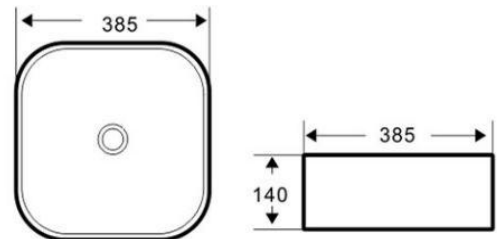

verotti
Bathroom Culture

Information provided represents the actual product available at the time 01/11/2022.
The design and specification are subject to change without notice.
Dimensions are approximate.