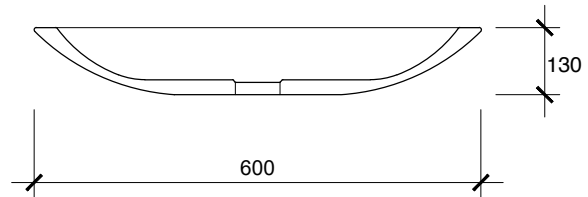

# EMPIRE

**Model:** EMPIRE BENCH BASIN  
**Code:** EM.60BNR

**Dimensions**

**Width:** 600mm  
**Depth:** 350mm  
**Height:** 130mm

**Features**

**Concrete:** Raw Natural Raw  
**Tap Holes:** No Tap Hole  
**Waste Size:** 32/40mm No Overflow

**Optional Extra:**

**PW.32**  
32/40mm Pop  
Plug & Waste - Chrome

**PW.32.MB**  
32/40mm Pop  
Plug & Waste - Matte Black

Information provided represents the actual product available as at 01/01/2015.  
The design and specification are subject to change without notice.  
Dimensions are approximate