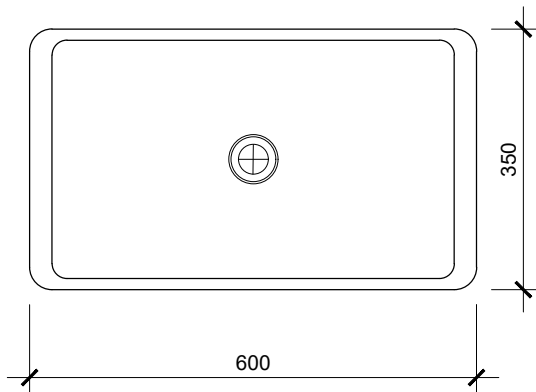

# EMPIRE

**Model:** EMPIRE BENCH BASIN  
**Code:** EM.60BNR

**Dimensions**

**Width:** 600mm  
**Depth:** 350mm  
**Height:** 130mm

**Features**

**Concrete:** Raw Natural Raw  
**Tap Holes:** No Tap Hole  
**Waste Size:** 32/40mm No Overflow

**Optional Extra:**

**PW.32**  
32/40mm Pop  
Plug & Waste - Chrome

**PW.32.MB**  
32/40mm Pop  
Plug & Waste - Matte Black

Information provided represents the actual product available as at 01/01/2015.  
The design and specification are subject to change without notice.  
Dimensions are approximate