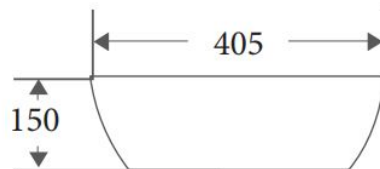

Information provided represents the actual product available as at 01/01/2015.
The design and specification are subject to change without notice.
Dimensions are approximate

www.verotti.com