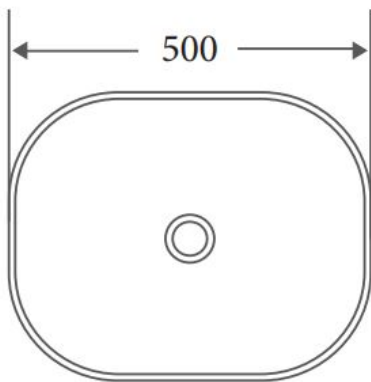

DECO

Model: Deco Bench Basin
Code: DE60B

Dimensions

Width: 500mm
Depth: 405mm
Height: 150mm

Features

Ceramic: Matte Black and Gloss White
Tap Holes: NTH
Waste Size: 32/40mm, No Overflow

Optional Extra:

PW.32MB

32/40mm Pop
Plug & Waste - Matte Black

Information provided represents the actual product available as at 01/01/2015.
The design and specification are subject to change without notice.
Dimensions are approximate