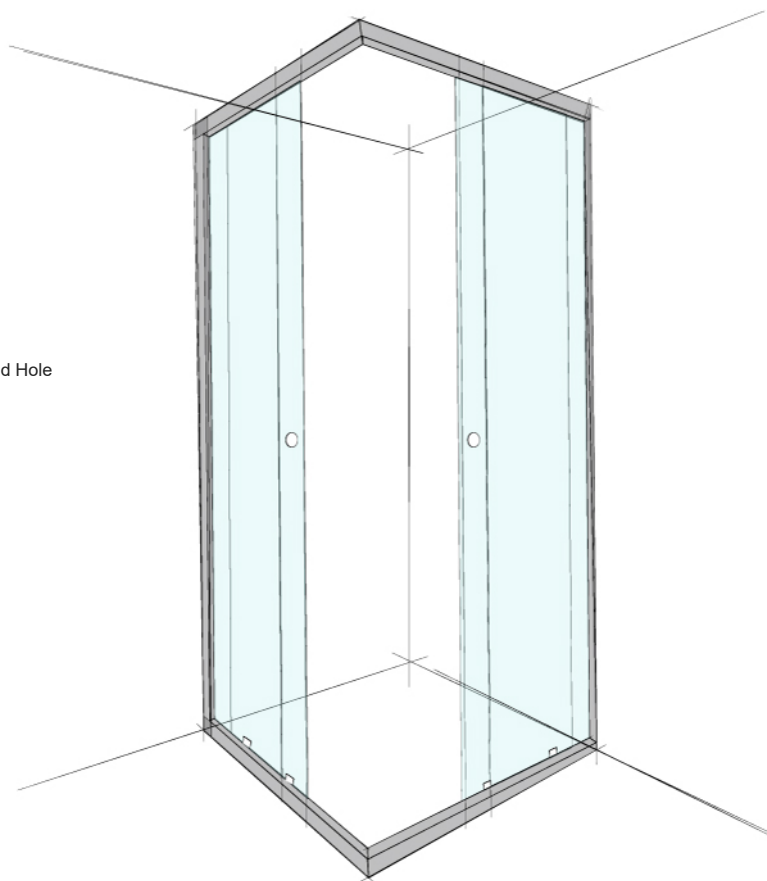

SPECIFICATIO

CUSTOM **SEMI-FRAMELESS** CORNER SET-IN 2 SLIDING DOOR

6MM
TOUGHENED
SAFETY
GLASS

CUSTOM
MEASURED

2M
Standard
Height

Workmanship
Warranty*

**LEAD
TIME**

10-15 business days
from date of check
measure

WD9 - Polished Hole

Size

Up to 1000 x 1000

Up to 1200 x 1200

Clear

FR4SD10

FR4SD12

Bright-Natural
Aluminium