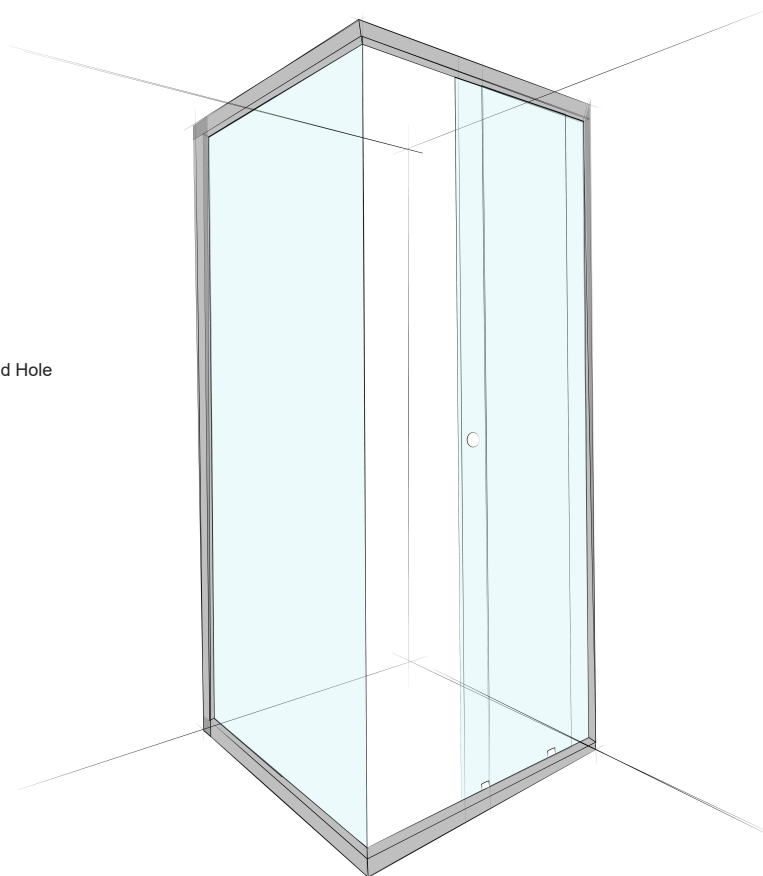

## CUSTOM **SEMI-FRAMELESS** CORNER SET-IN 1 SLIDING DOOR

**6MM**  
TOUGHENED  
SAFETY  
GLASS

**CUSTOM**  
MEASURED

**2M**  
Standard  
Height

Workmanship  
Warranty\*

**LEAD  
TIME**

10-15 business days  
from date of check  
measure

WD9 - Polished Hole

### Size

Up to 1000 x 1000

Up to 1200 x 1200