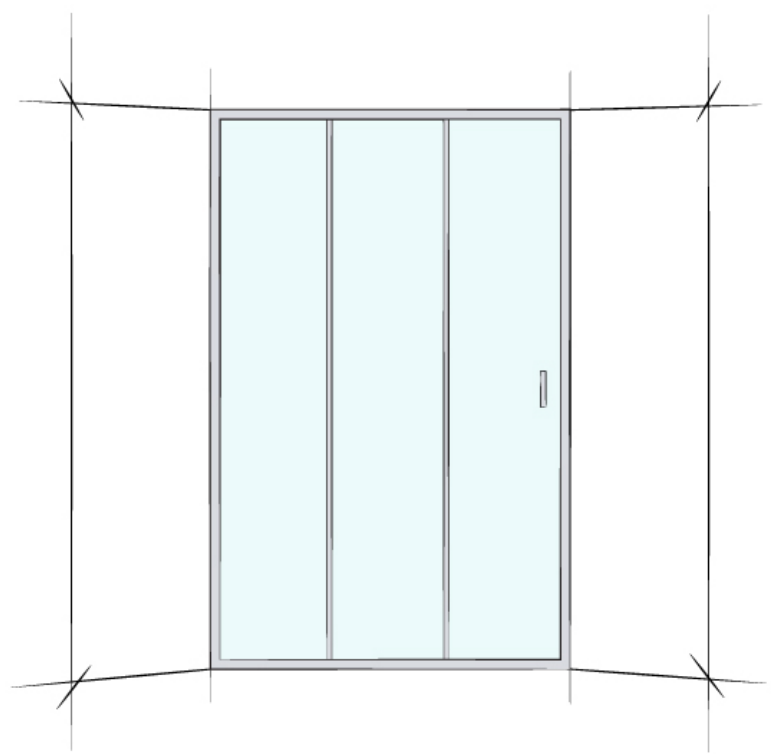

SPECIFICATIO

CUSTOM FRAMED SLIDING WALL-TO-WALL 2 SLIDING DOOR

6MM
TOUGHENED
SAFETY
GLASS

CUSTOM
MEASURED

2M
Standard
Height

Workmanship
Warranty*

**LEAD
TIME**

10-15 business days
from date of check
measure

Size

- Up to 1200
- Up to 1400
- Up to 1800

Clear

- FFD2FSD12
- FFD2FSD14
- FFD2FSD18

Bright-Natural
Aluminium

Black
Aluminium

White
Aluminium

Satin
Aluminium