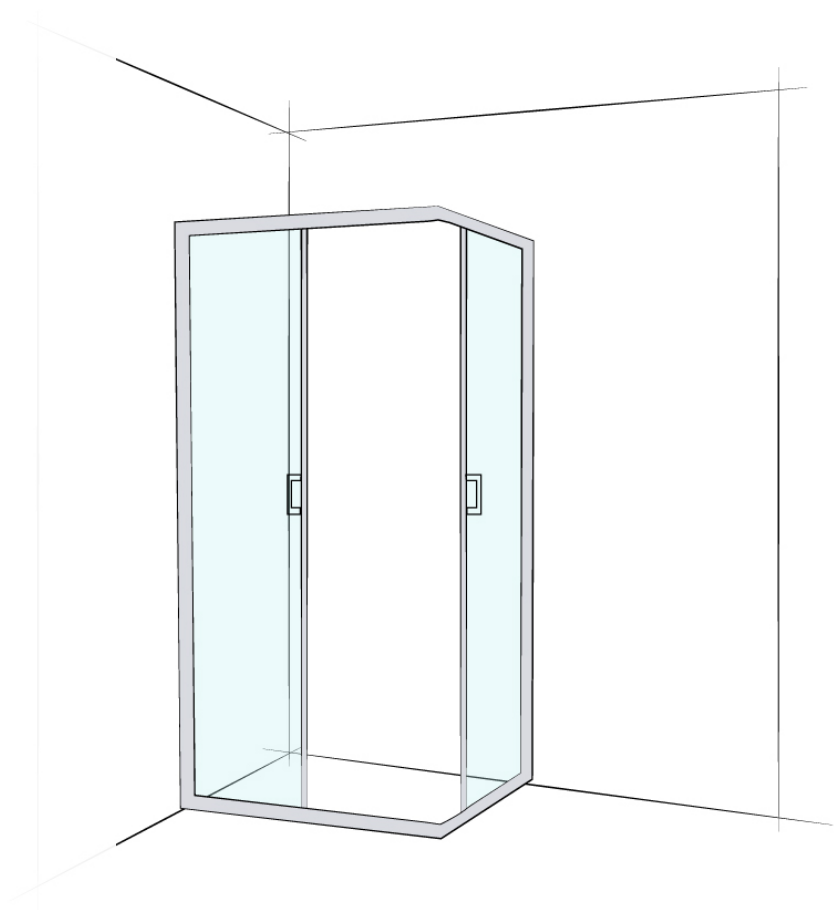

## CUSTOM FRAMED SLIDING CORNER SET-IN CORNER SLIDING DOOR

**6MM**  
TOUGHENED  
SAFETY  
GLASS

**CUSTOM**  
MEASURED

**2M**  
Standard  
Height

Workmanship  
Warranty\*

**LEAD  
TIME**

10-15 business days  
from date of check  
measure

### Size

Up to 1000 x 1000  
Up to 1200 x 1200