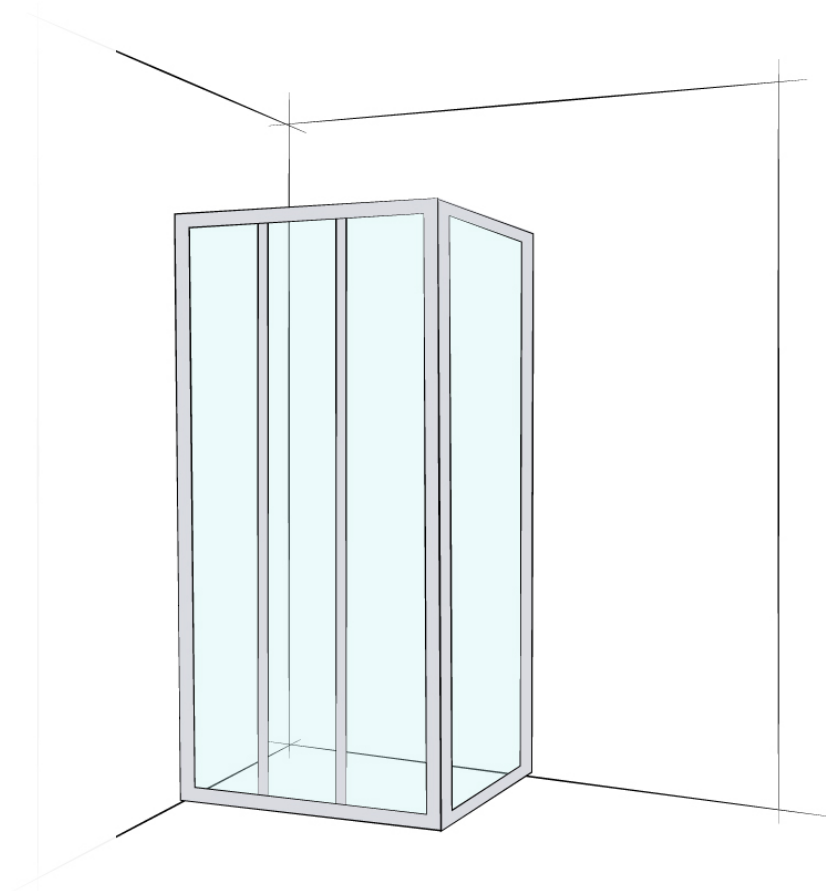

SPECIFICATIO

CUSTOM FRAMED SLIDING CORNER SET IN 2 SLIDING DOOR

6MM
TOUGHENED
SAFETY
GLASS

CUSTOM
MEASURED

2M
Standard
Height

Workmanship
Warranty*

**LEAD
TIME**

10-15 business days
from date of check
measure

Size

Up to 1000 x 1000

Up to 1200 x 1200

Clear

FR3FSD10

FR3FSD12

Bright-Natural
Aluminium

Black
Aluminium