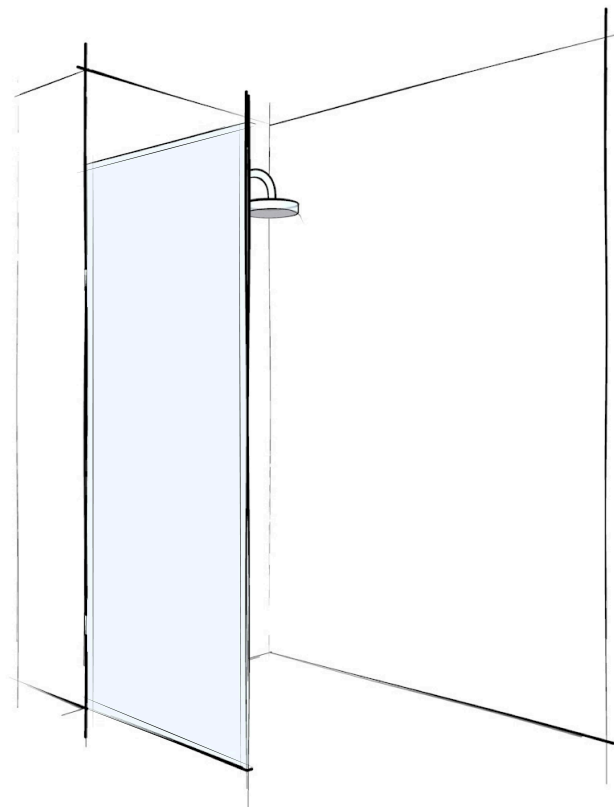

CUSTOM FRAMED FIXED PANEL

6MM
TOUGHENED
SAFETY
GLASS

CUSTOM
MEASURED

2m
Standard
Height

Workmanship
Warranty*

LEAD
TIME

10-15 business days
from date of check
measure

Bright Aluminium

	Size	Clear
	Up to 800	FFSF8
	Up to 1000	FFSF10
	Up to 1200	FFSF12

ADDITIONALS

Code	Description
WGPP	Verotti Glass Protection
WDHW100	Extra Height or Width - 100mm Increment (Showerscreen)
WDCC	Corner & Angle Cut Out
i16. ★ ADD COLOUR CODE	Black Aluminium BLA , White Aluminium WA , Satin Aluminium SA , Gold Aluminium GA
SFBGUGFX	Bohemian 6mm Glass Up Grade