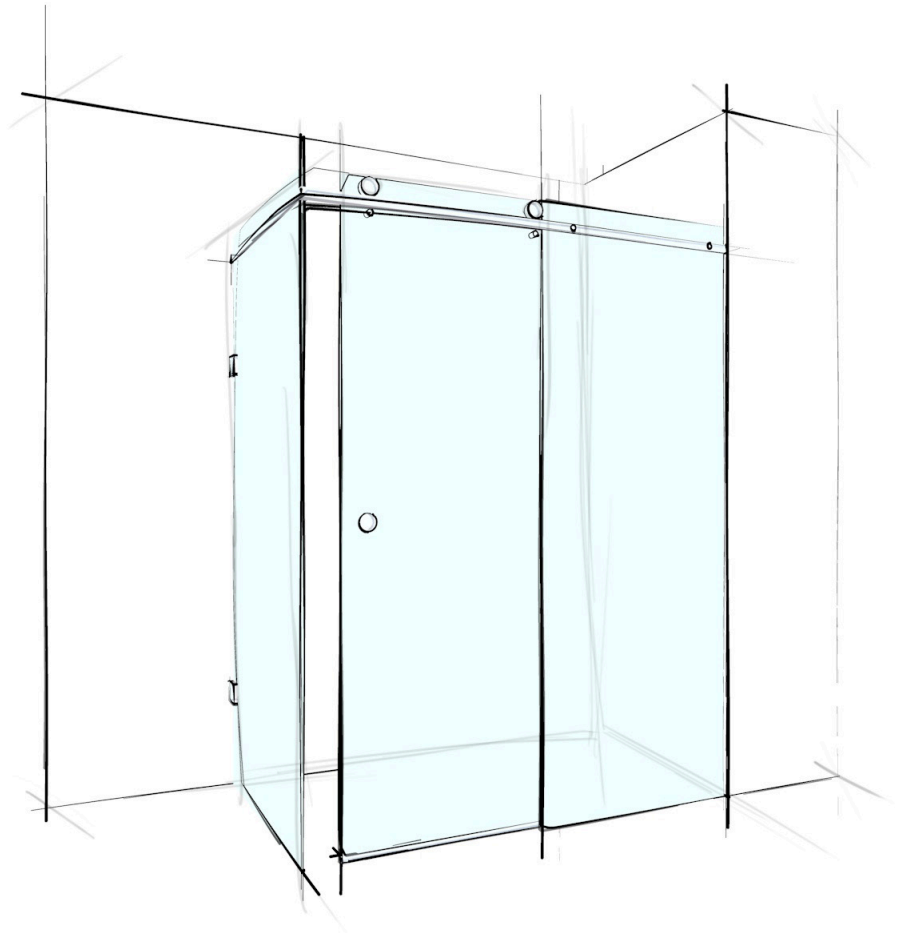

CUSTOM FRAMELESS SLIDING SQUARE CORNER SET-IN

10MM
TOUGHENED
SAFETY
GLASS

CUSTOM
MEASURED

2m
Standard
Height

25
YEARS

Fittings
Warranty*

7
YEARS

Workmanship
Warranty*

**LEAD
TIME**

10-15 business days
from date of check
measure

Size

Up to 1000 x 1000

Up to 1200 x 1200

Clear

SFRWDSC10

Max. door opening 470mm

SFRWDSC12

Max. door opening 570mm

TruClear+

SFRWDSS10

Max. door opening 470mm

SFRWDSS12

Max. door opening 570mm

TruClear+
minimal to no
colour tracing
in glass