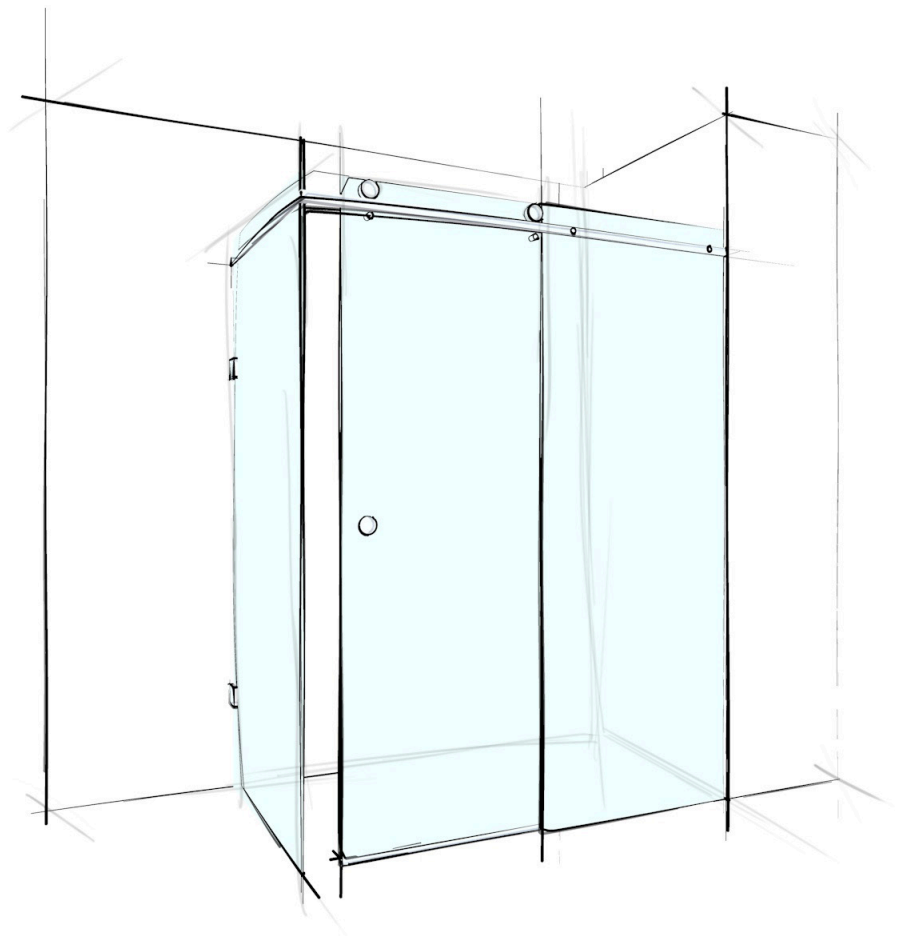

# CUSTOM FRAMELESS SLIDING SQUARE CORNER SET-IN

**10MM**  
TOUGHENED  
SAFETY  
GLASS

**CUSTOM**  
MEASURED

**2m**  
Standard  
Height

**25**  
YEARS

Fittings  
Warranty\*

**7**  
YEARS

Workmanship  
Warranty\*

## Size

Up to 1000 x 1000

Up to 1200 x 1200

## Clear

SFRWDSC10

Max. door opening 470mm

SFRWDSC12

Max. door opening 570mm

## TruClear+

SFRWDSS10

Max. door opening 470mm

SFRWDSS12

Max. door opening 570mm

**TruClear+**  
minimal to no  
colour tracing  
in glass

Polish Stainless Steel

Satin Stainless Steel