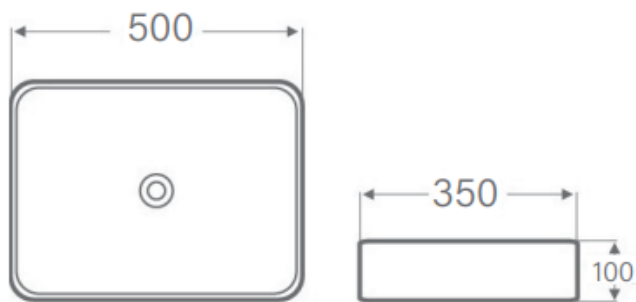

Model: **CAMELIA RECTANGULAR BENCH 500x350**

Code: CM.50

Gloss White

Features: Ceramic
No Tap Hole

Note: Includes Ceramic Pop Up Plug & Waste

Basin has a deep seated waste
requires bench cut out of 120mm
diameter

LAVABO UNDERCOUNTER LAVABO UNDERCOUNTER LAVABO UNDERCOUNTER LAVABO UNDERCOUNTER LAVABO UNDERCOUNTER
LAVABO UNDERCOUNTER LAVABO UNDERCOUNTER LAVABO UNDERCOUNTER LAVABO UNDERCOUNTER LAVABO UNDERCOUNTER
LAVABO UNDERCOUNTER LAVABO UNDERCOUNTER LAVABO UNDERCOUNTER LAVABO UNDERCOUNTER LAVABO UNDERCOUNTER

ENDURANCE + QUALITY + RELIABILITY

A Stylish wash basin is an essential element in any bathroom. Verotti's comprehensive range of "thin rim" basins set the standard for individualization, empowering architects, interior designers and individuals to realize their creative vision and express their personality. Available in a wide variety of materials, geometrical shapes, textures and colours, Verotti basins combine aesthetics with comfort allowing for design flexibility and a genuine opportunity to make a statement in your bathroom.