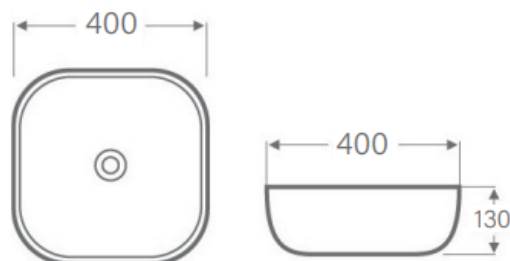

SPECIFICATION

CAMELIA ORGANIC

Model: **CAMELIA ORGANIC BENCH 400X400mm**

Code: CM.44

Gloss White

Features: Ceramic
No Tap Hole

Note: Includes Ceramic Pop Up Plug & Waste

Basin has a deep seated waste
requires bench cut out of 120mm
diameter

LAVABO UNDERCOUNTER LAVABO UNDERCOUNTER LAVABO UNDERCOUNTER LAVABO UNDERCOUNTER
LAVABO UNDERCOUNTER LAVABO UNDERCOUNTER LAVABO UNDERCOUNTER LAVABO UNDERCOUNTER
LAVABO UNDERCOUNTER LAVABO UNDERCOUNTER LAVABO UNDERCOUNTER LAVABO UNDERCOUNTER
LAVABO UNDERCOUNTER LAVABO UNDERCOUNTER LAVABO UNDERCOUNTER LAVABO UNDERCOUNTER

ENDURANCE + QUALITY + RELIABILITY

A Stylish wash basin is an essential element in any bathroom. Verotti's comprehensive range of "thin rim" basins set the standard for individualization, empowering architects, interior designers and individuals to realize their creative vision and express their personality. Available in a wide variety of materials, geometrical shapes, textures and colours, Verotti basins combine aesthetics with comfort allowing for design flexibility and a genuine opportunity to make a statement in your bathroom.

Optional Extra: Plug & Waste

verotti
Bathroom Culture

Information provided represents the actual product available at the time 01/1/2024.
The design and specification are subject to change without notice.
Dimensions are approximate.