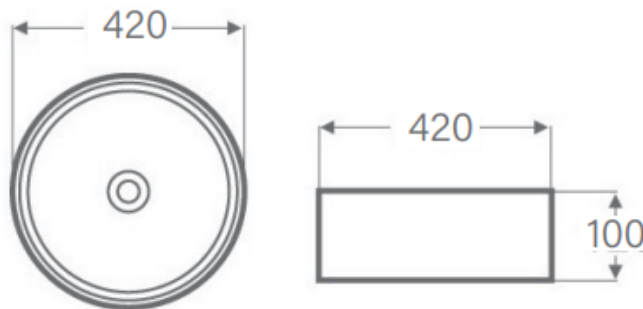

ENDURANCE + QUALITY + RELIABILITY

A Stylish wash basin is an essential element in any bathroom. Verotti's comprehensive range of "thin rim" basins set the standard for individualization, empowering architects, interior designers and individuals to realize their creative vision and express their personality. Available in a wide variety of materials, geometrical shapes, textures and colours, Verotti basins combine aesthetics with comfort allowing for design flexibility and a genuine opportunity to make a statement in your bathroom.