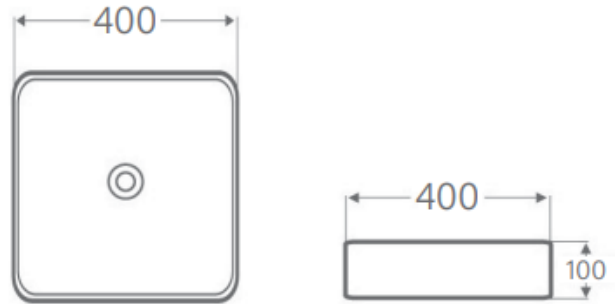

SPECIFICATION

CAMELIA

Model: **CAMELIA ROUND BENCH 400x400mm**

Code: CM.40

Gloss White

Features: Ceramic
No Tap Hole

Note: Includes Ceramic Pop Up Plug & Waste

Basin has a deep seated waste
requires bench cut out of 120mm
diameter

LAVABO UNDERCOUNTER LAVABO UNDERCOUNTER LAVABO UNDERCOUNTER LAVABO UNDERCOUNTER LAVABO UNDERCOUNTER
LAVABO UNDERCOUNTER LAVABO UNDERCOUNTER LAVABO UNDERCOUNTER LAVABO UNDERCOUNTER LAVABO UNDERCOUNTER
LAVABO UNDERCOUNTER LAVABO UNDERCOUNTER LAVABO UNDERCOUNTER LAVABO UNDERCOUNTER LAVABO UNDERCOUNTER

ENDURANCE + QUALITY + RELIABILITY

A Stylish wash basin is an essential element in any bathroom. Verotti's comprehensive range of "thin rim" basins set the standard for individualization, empowering architects, interior designers and individuals to realize their creative vision and express their personality. Available in a wide variety of materials, geometrical shapes, textures and colours, Verotti basins combine aesthetics with comfort allowing for design flexibility and a genuine opportunity to make a statement in your bathroom.

Optional Extra: Plug & Waste

verotti
Bathroom Culture

Information provided represents the actual product available at the time 01/1/2024.
The design and specification are subject to change without notice.
Dimensions are approximate.