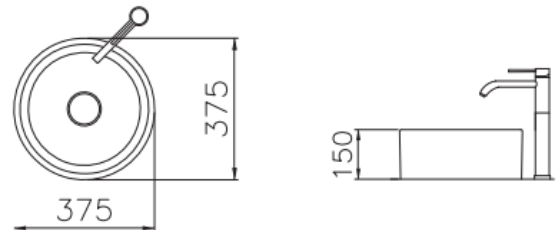

SPECIFICATION

CAMELIA ROUND

Model: **CAMELIA ROUND BENCH 375 X 375**

Code: CM.37

 Gloss White

Features: Ceramic
No Tap Hole

Note: Includes Ceramic Pop Up Plug & Waste

Basin has a deep seated waste
requires bench cut out of 120mm
diameter

ENDURANCE + QUALITY + RELIABILITY

A Stylish wash basin is an essential element in any bathroom. Verotti's comprehensive range of "thin rim" basins set the standard for individualization, empowering architects, interior designers and individuals to realize their creative vision and express their personality. Available in a wide variety of materials, geometrical shapes, textures and colours, Verotti basins combine aesthetics with comfort allowing for design flexibility and a genuine opportunity to make a statement in your bathroom.