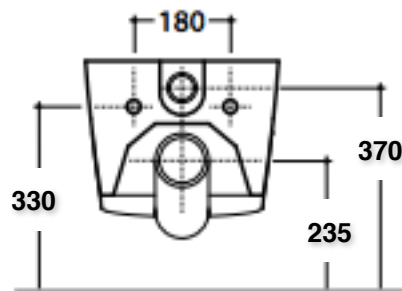

CITY LIFE

Model: CITY LIFE WALL HUNG PAN SLIM SEAT
Code: CL300.SS

Dimensions

Width: 360mm
Depth: 500 mm
Height: 350 mm
Installation Height: 420mm

Features

PAN: Rimless Design
WELS Rating: 4 Star (4.5/3L)
Waste Outlet: 235mm

Toilet Seat: Soft-Close TakeOff® Seat

NOTE: For use with Verotti Concealed Cistern in-wall or low level

Information provided represents the actual product available as at 01/01/2015.
The design and specification are subject to change without notice.
Dimensions are approximate