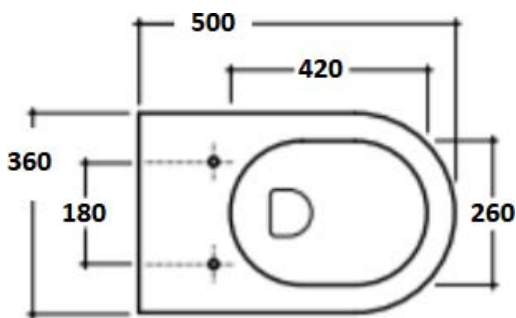

CITY LIFE

Model: CITY LIFE WALL HUNG PAN SLIM SEAT
Code: CL300.SS

Dimensions

Width: 360mm
Depth: 500 mm
Height: 350 mm
Installation Height: 420mm

Features

PAN: Rimless Design
WELS Rating: 4 Star (4.5/3L)
Waste Outlet: 235mm

Toilet Seat: Soft-Close TakeOff® Seat

NOTE: For use with Verotti Concealed Cistern in-wall or low level

Information provided represents the actual product available as at 01/01/2015.
The design and specification are subject to change without notice.
Dimensions are approximate