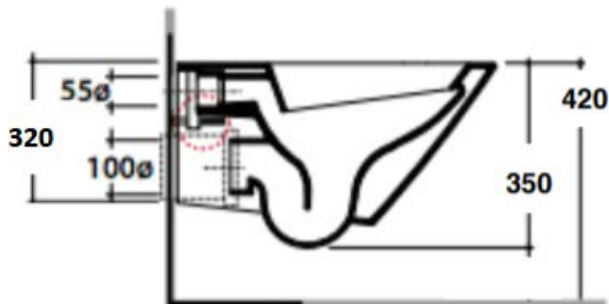

CITY LIFE

Model: CITY LIFE WALL HUNG PAN SLIM SEAT
Code: CL300.SS

Dimensions

Width: 360mm
Depth: 500 mm
Height: 350 mm
Installation Height: 420mm

Features

PAN: Rimless Design
WELS Rating: 4 Star (4.5/3L)
Waste Outlet: 235mm

Toilet Seat: Soft-Close TakeOff® Seat

NOTE: For use with Verotti Concealed Cistern in-wall or low level

Information provided represents the actual product available as at 01/01/2015.
The design and specification are subject to change without notice.
Dimensions are approximate