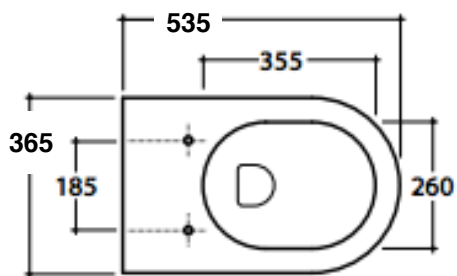

CITY LIFE

Model: CITY LIFE WALL HUNG PAN
Code: CL300

Dimensions

Width: 366mm
Depth: 535 mm
Height: 310 mm
Installation Height: 420mm

Features

PAN: Rimless Design
WELS Rating: 4 Star (4.5/3L)
Waste Outlet: 235mm