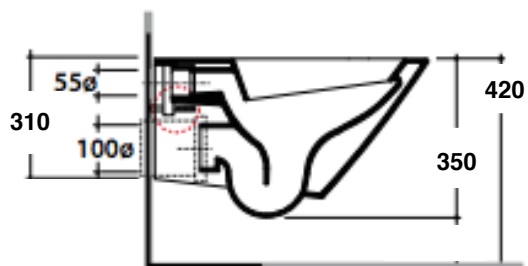

CITY LIFE

Model: CITY LIFE WALL HUNG PAN
Code: CL300

Dimensions

Width: 366mm
Depth: 535 mm
Height: 310 mm
Installation Height: 420mm

Features

PAN: Rimless Design
WELS Rating: 4 Star (4.5/3L)
Waste Outlet: 235mm

Toilet Seat: Soft-Close TakeOff® Seat

NOTE: For use with Verotti Concealed Cistern in-wall or low level

Optional Extra:

LV.SST
Slim Soft-Close TakeOff® Seat