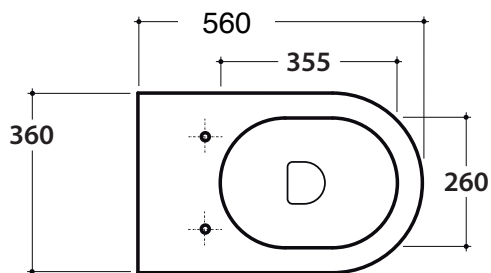

# CITY LIFE

**Model:** CITY LIFE WALL FACE PAN  
**Code:** CL200

**Dimensions**

**Width:** 360mm  
**Depth:** 560 mm  
**Height:** 455 mm  
**Pan Height:** 410mm

**Features**

**Pan:** Rimless  
**WELS Rating:** 4 Star ( 4.5/3L )  
**Waste Outlet:** P 180mm  
 S Trap 80 - 120mm (Includes L-Bend)

**Toilet Seat:** Soft-Close TakeOff® Seat

**NOTE:** For use with Verotti Concealed Cistern in-wall or low level

**Optional Extra:**

LV.SST  
 Slim Soft-Close  
 TakeOff® Seat

LV.SB  
 S Bend / S Trap  
 150 - 180mm

80 - 120  
 S-Trap