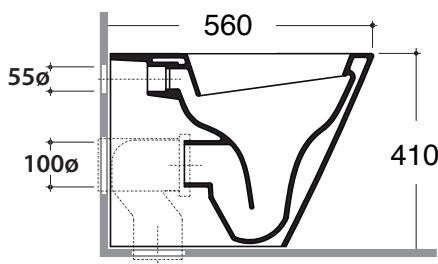

# CITY LIFE

**Model:** CITY LIFE WALL FACE PAN  
**Code:** CL200

**Dimensions**

**Width:** 360mm  
**Depth:** 560 mm  
**Height:** 455 mm  
**Pan Height:** 410mm

**Features**

**Pan:** Rimless  
**WELS Rating:** 4 Star ( 4.5/3L )  
**Waste Outlet:** P 180mm  
 S Trap 80 - 120mm (Includes L-Bend)

**Toilet Seat:** Soft-Close TakeOff® Seat

**NOTE:** For use with Verotti Concealed Cistern in-wall or low level

**Optional Extra:**

LV.SST  
 Slim Soft-Close  
 TakeOff® Seat

LV.SB  
 S Bend / S Trap  
 150 - 180mm

80 - 120  
 S-Trap