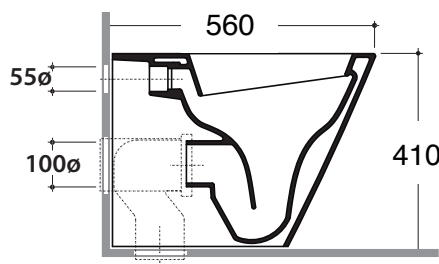

CITY LIFE

Model: CITY LIFE WALL FACE PAN
Code: CL200

Dimensions

Width: 360mm
Depth: 560 mm
Height: 455 mm
Pan Height: 410mm

Features

Pan: Rimless
WELS Rating: 4 Star (4.5/3L)
Waste Outlet: P 180mm
S Trap 80 - 120mm (Includes L-Bend)

Toilet Seat: Soft-Close TakeOff® Seat

NOTE: For use with Verotti Concealed Cistern in-wall or low level

Optional Extra:

LV.SST
Slim Soft-Close TakeOff® Seat

Information provided represents the actual product available as at 01/01/2015.
The design and specification are subject to change without notice.
Dimensions are approximate