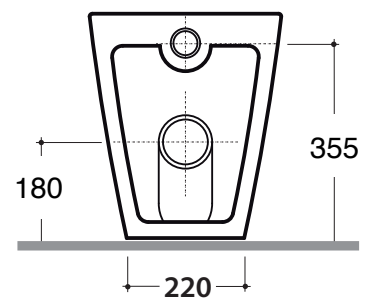

CITY LIFE

Model: CITY LIFE WALL FACE PAN
Code: CL200

Dimensions

Width: 360mm
Depth: 560 mm
Height: 455 mm
Pan Height: 410mm

Features

Pan: Rimless
WELS Rating: 4 Star (4.5/3L)
Waste Outlet: P 180mm
S Trap 80 - 120mm (Includes L-Bend)

Toilet Seat: Soft-Close TakeOff® Seat

NOTE: For use with Verotti Concealed Cistern in-wall or low level

Optional Extra:

LV.SST
Slim Soft-Close TakeOff® Seat

Information provided represents the actual product available as at 01/01/2015.
The design and specification are subject to change without notice.
Dimensions are approximate