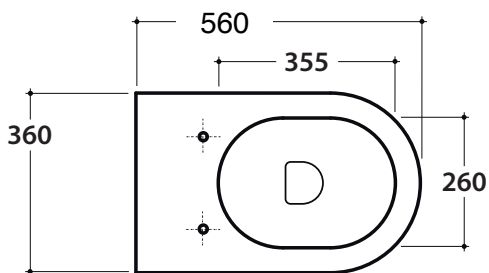

Information provided represents the actual product available as at 01/01/2015.
The design and specification are subject to change without notice.
Dimensions are approximate

www.verotti.com