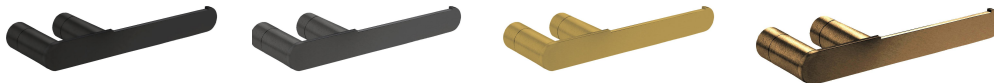

ENDURANCE + QUALITY + RELIABILITY

Gentle curves combines with flowing lines , Verotti's unique range of bathroom accessories add a touch of luxury to your bathroom.

Model: **CITY LIFE INOX TOILET ROLL HOLDER DUAL FIXING**

Code: CL.TRHDBN Brushed Nickel
CL.TRHDMB Matte Black
CL.TRHDGM Gun Metal
CL.TRHDBB Brushed Brass
CL.TRHDBRZ Brushed Bronze

Features: 304 Stainless Steel
Durable, quality finish
Contemporary
Mounting Brackets & Screws

304
Stainless