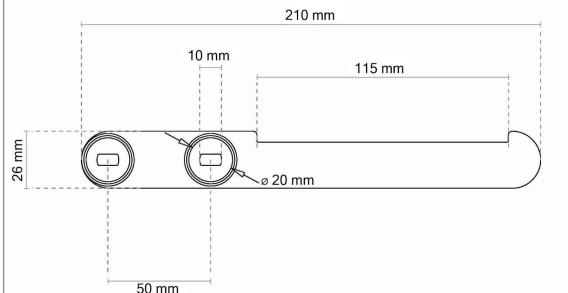

**304**  
Stainless

**verotti**  
Bathroom Culture

Information provided represents the actual product available at the time 01/01/2021.  
The design and specification are subject to change without notice.  
Dimensions are approximate.