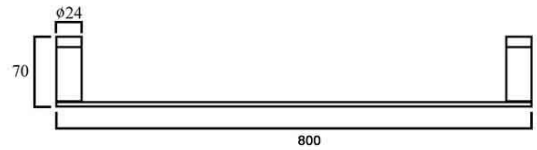

ENDURANCE + QUALITY + RELIABILITY

Gentle curves combines with flowing lines , Verotti's unique range of bathroom accessories add a touch of luxury to your bathroom.