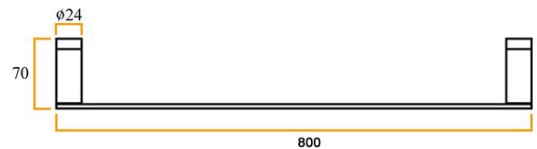

ENDURANCE + QUALITY + RELIABILITY

Gentle curves combines with flowing lines , Verotti's unique range of bathroom accessories add a touch of luxury to your bathroom.