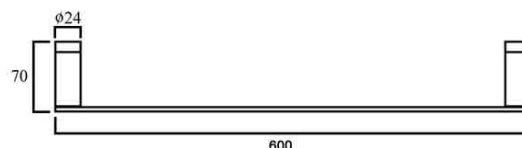

ENDURANCE + QUALITY + RELIABILITY

Gentle curves combines with flowing lines, Verotti's unique range of bathroom accessories add a touch of luxury to your bathroom.