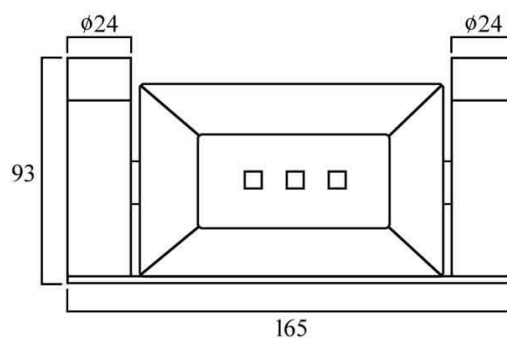

ENDURANCE + QUALITY + RELIABILITY

Gentle curves combines with flowing lines , Verotti's unique range of bathroom accessories add a touch of luxury to your bathroom.