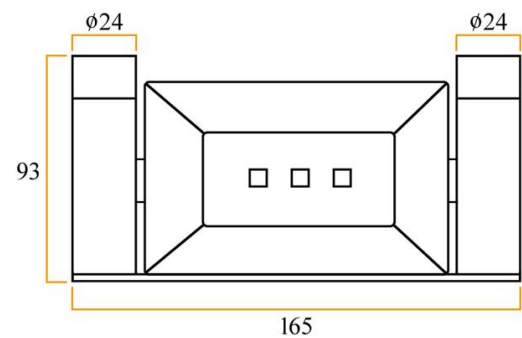

ENDURANCE + QUALITY + RELIABILITY

Gentle curves combines with flowing lines , Verotti's unique range of bathroom accessories add a touch of luxury to your bathroom.