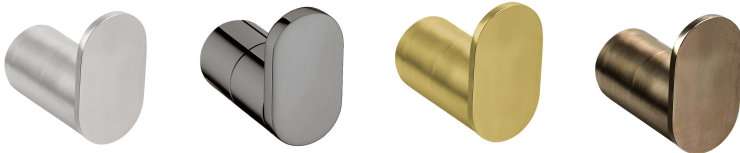

## CITY LIFE

Model: **CITY LIFE INOX ROBE HOOK**

Code: CL.RHBN Brush Nickel  
CL.RHMB Matte Black  
CL.RHGM Gun Metal  
CL.RHBB Brushed Brass  
CL.RHBRZ Brushed Bronze

Features: 304 Stainless Steel  
Durable, quality finish  
Contemporary  
Mounting Brackets & Screws

**304**  
Stainless

304 STAINLESS 304 STAINLESS 304 STAINLESS  
304 STAINLESS 304 STAINLESS 304 STAINLESS  
304 STAINLESS 304 STAINLESS 304 STAINLESS

### ENDURANCE + QUALITY + RELIABILITY

Gentle curves combines with flowing lines, Verotti's unique range of bathroom accessories add a touch of luxury to your bathroom.

**verotti**  
Bathroom Culture

Information provided represents the actual product available at the time 01/01/2021.  
The design and specification are subject to change without notice.  
Dimensions are approximate.