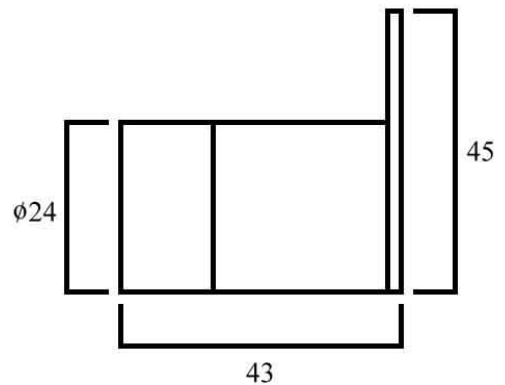

ENDURANCE + QUALITY + RELIABILITY

Gentle curves combines with flowing lines, Verotti's unique range of bathroom accessories add a touch of luxury to your bathroom.