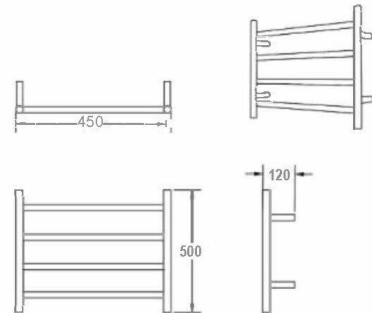

ENDURANCE + QUALITY + RELIABILITY

Gentle curves combines with flowing lines , Verotti's unique range of bathroom accessories add a touch of luxury to your bathroom.