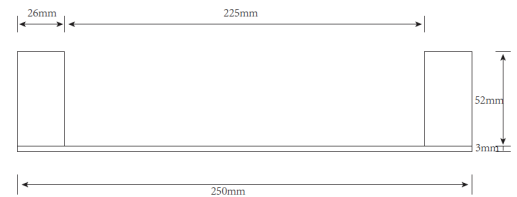

ENDURANCE + QUALITY + RELIABILITY

Gentle curves combines with flowing lines , Verotti's unique range of bathroom accessories add a touch of luxury to your bathroom.