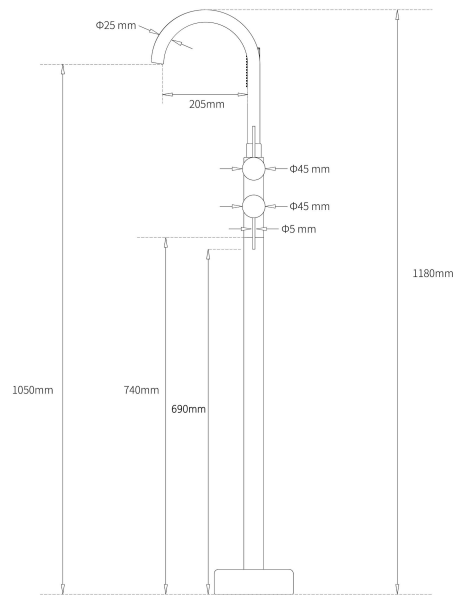

CITY LIFE INOX FREESTANDING Model: BATH FILLER W/HAND SHOWER & DIVERTER

Code: CL.7100BN Brushed Nickel
CL.7100MB Matte Black
CL.7100GM Gun Metal
CL.7100BB Brushed Brass
CL.7100BRZ Brushed Bronze

Features: Lead Free
304 Stainless Steel
35mm Ceramic Cartridge
150 - 500pka working Pressure
Suitable for High/Mains Pressure Only

304 Stainless  **Lead Free**

verotti
Bathroom Culture

Information provided represents the actual product available at the time 01/01/2021.
The design and specification are subject to change without notice.
Dimensions are approximate.